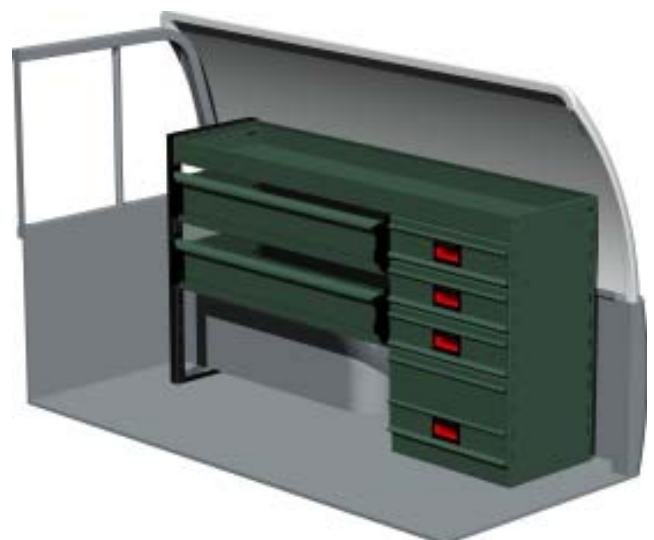

How many minutes a day? How many kilometers a day?

With the right interior and a good order in your van you can spend your time on work.

Package No. F60001
W x D x H 1237 x 300 x 670 mm
Weight app. 17 kg

Package No. F60002
W x D x H 1206 x 300 x 670 mm
Weight app. 27 kg

Package No. F60003
W x D x H 1058 x 300 x 670 mm
Weight app. 37 kg

Package No. F60004
W x D x H 1206 x 300 x 670 mm
Weight app. 30 kg

Isuzu D-Max Hi-Lander Cab 4

Document: IDMH4-0401

Package No. F60005
W x D x H 844 x 300 x 670 mm
Weight app. 15 kg

Package No. F60006
W x D x H 844 x 300 x 670 mm
Weight app. 17 kg

Package No. F60007
W x D x H 844 x 300 x 670 mm
Weight app. 19 kg

Package No. F60008
W x D x H 844 x 300 x 670 mm
Weight app. 29 kg

SYSTEM EDSTRÖM

is qualitytested by:

The packages includes what you see in the drawing and necessary installation parts.

What you can add:

Drawer inserts, file holders, tool holders and more.