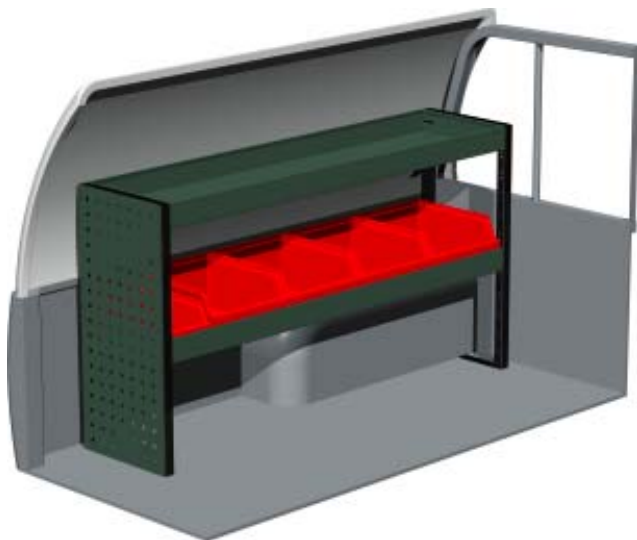

Hello everyone who drives Isuzu D-Max.

We know how you have it. That's why we make interiors for you.

D-Max Hi-lander Cab 4

A place for everything.

How much time do you spend on finding the right tool or spare part?

How many minutes a day? How many kilometers a day?

With the right interior and a good order in your van you can spend your time on work.

Package No. F60001
W x D x H 1237 x 300 x 670 mm
Weight app. 17 kg

Package No. F60002
W x D x H 1206 x 300 x 670 mm
Weight app. 27 kg

Package No. F60003
W x D x H 1058 x 300 x 670 mm
Weight app. 37 kg

Package No. F60004
W x D x H 1206 x 300 x 670 mm
Weight app. 30 kg

Isuzu D-Max Hi-Lander Cab 4

Package No. F60008
W x D x H 844 x 300 x 670 mm
Weight app. 29 kg

SYSTEM EDSTRÖM

is qualitytested by:

The packages includes what you see in the drawing and necessary installation parts.

What you can add:

Drawer inserts, file holders, tool holders and more.