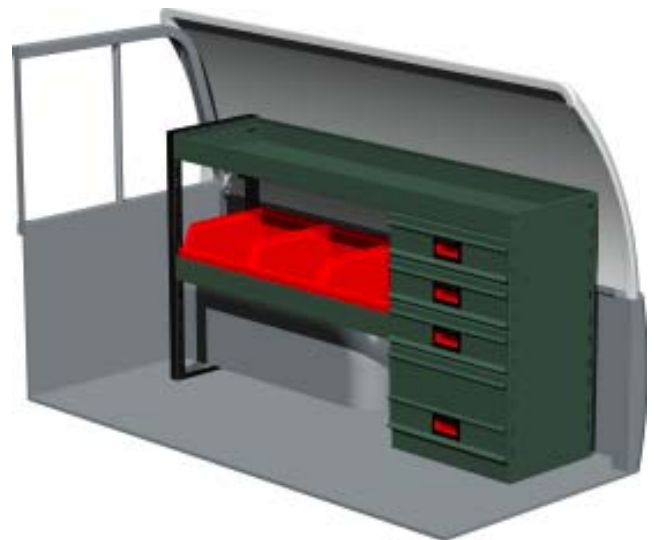

Hello everyone who drives Isuzu D-Max.

We know how you have it. That's why we make interiors for you.

D-Max Hi-lander Cab 4

A place for everything.

How much time do you spend on finding the right tool or spare part?

How many minutes a day? How many kilometers a day?

With the right interior and a good order in your van you can spend your time on work.

Package No. F60001
W x D x H 1237 x 300 x 670 mm
Weight app. 17 kg

Package No. F60002
W x D x H 1206 x 300 x 670 mm
Weight app. 27 kg

Package No. F60003
W x D x H 1058 x 300 x 670 mm
Weight app. 37 kg

Package No. F60004
W x D x H 1206 x 300 x 670 mm
Weight app. 30 kg

Isuzu D-Max Hi-Lander Cab 4

Package No. F60008
W x D x H 844 x 300 x 670 mm
Weight app. 29 kg

SYSTEM EDSTRÖM

is qualitytested by:

The packages includes what you see in the drawing and necessary installation parts.

What you can add:

Drawer inserts, file holders, tool holders and more.