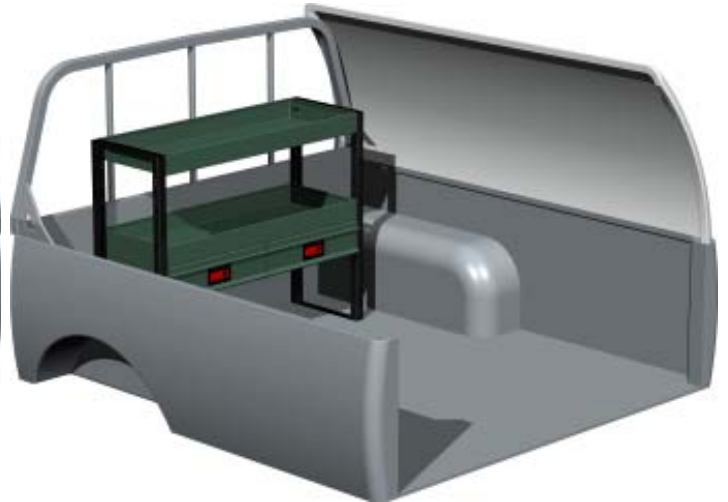

Package No. F60002
W x D x H 1206 x 300 x 670 mm
Weight app. 27 kg

Package No. F60003
W x D x H 1058 x 300 x 670 mm
Weight app. 37 kg

Package No. F60004
W x D x H 1206 x 300 x 670 mm
Weight app. 30 kg

Isuzu D-Max Hi-Lander Cab 4

Document: IDMH4-0401

Package No. F60005
W x D x H 844 x 300 x 670 mm
Weight app. 15 kg

Package No. F60006
W x D x H 844 x 300 x 670 mm
Weight app. 17 kg

Package No. F60007
W x D x H 844 x 300 x 670 mm
Weight app. 19 kg

Package No. F60008
W x D x H 844 x 300 x 670 mm
Weight app. 29 kg

SYSTEM EDSTRÖM

is qualitytested by:

The packages includes what you see in the drawing and necessary installation parts.

What you can add:

Drawer inserts, file holders, tool holders and more.