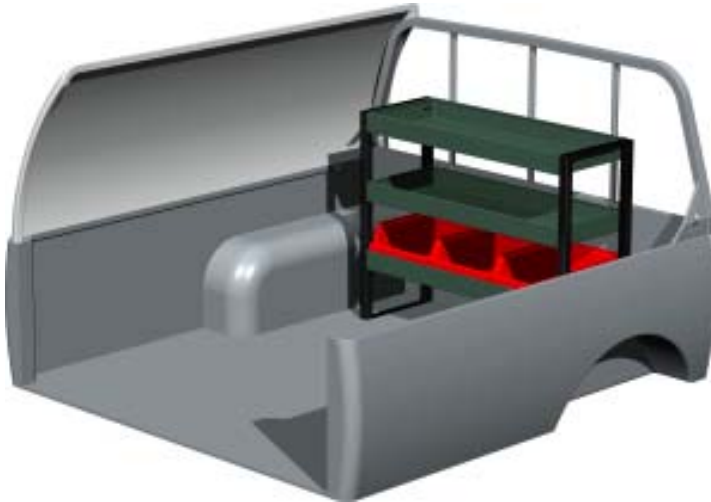

Package No. F60002
W x D x H 1206 x 300 x 670 mm
Weight app. 27 kg

Package No. F60003
W x D x H 1058 x 300 x 670 mm
Weight app. 37 kg

Package No. F60004
W x D x H 1206 x 300 x 670 mm
Weight app. 30 kg

Isuzu D-Max Hi-Lander Cab 4

Document: IDMH4-0401

Package No. F60005
W x D x H 844 x 300 x 670 mm
Weight app. 15 kg

Package No. F60006
W x D x H 844 x 300 x 670 mm
Weight app. 17 kg

Package No. F60007
W x D x H 844 x 300 x 670 mm
Weight app. 19 kg

Package No. F60008
W x D x H 844 x 300 x 670 mm
Weight app. 29 kg

SYSTEM EDSTRÖM

is qualitytested by:

The packages includes what you see in the drawing and necessary installation parts.

What you can add:

Drawer inserts, file holders, tool holders and more.