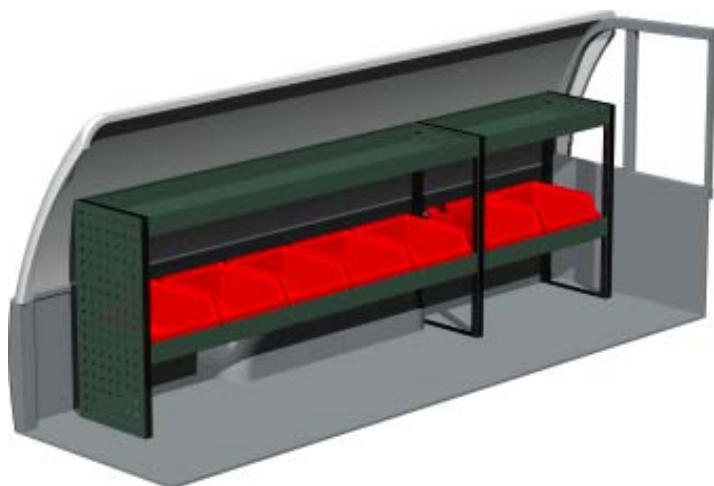

With the right interior and a good order in your van you can spend your time on work.

Package No. F60021
W x D x H 2085 x 300 x 670 mm
Weight app. 26 kg

Package No. F60022
W x D x H 2054 x 300 x 670 mm
Weight app. 36 kg

Package No. F60023
W x D x H 2085 x 300 x 670 mm
Weight app. 29 kg

Package No. F60024
W x D x H 2054 x 300 x 670 mm
Weight app. 39 kg

Mazda Regular Cab

Document: MRC-0401

Package No. F60025
W x D x H 1236 x 300 x 670 mm
Weight app. 19 kg

Package No. F60026
W x D x H 1236 x 300 x 670 mm
Weight app. 23 kg

Package No. F60027
W x D x H 1236 x 300 x 670 mm
Weight app. 26 kg

Package No. F60028
W x D x H 1236 x 300 x 670 mm
Weight app. 41 kg

SYSTEM EDSTRÖM