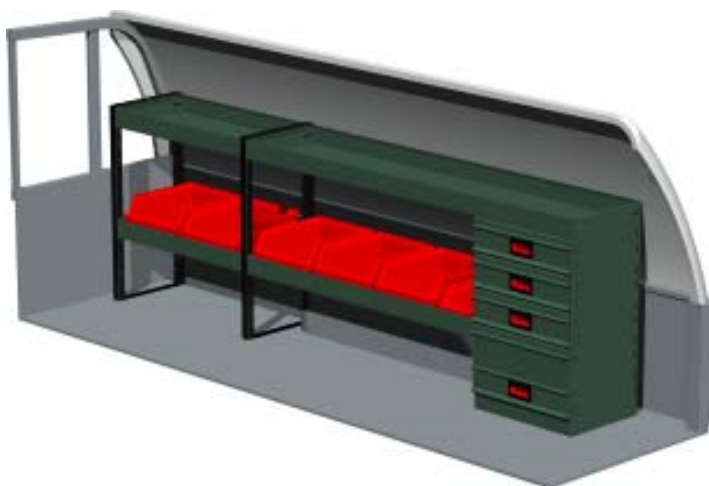

With the right interior and a good order in your van you can spend your time on work.

Package No. F60021
W x D x H 2085 x 300 x 670 mm
Weight app. 26 kg

Package No. F60022
W x D x H 2054 x 300 x 670 mm
Weight app. 36 kg

Package No. F60023
W x D x H 2085 x 300 x 670 mm
Weight app. 29 kg

Package No. F60024
W x D x H 2054 x 300 x 670 mm
Weight app. 39 kg

Mazda Regular Cab

Document: MRC-0401

Package No. F60025
W x D x H 1236 x 300 x 670 mm
Weight app. 19 kg

Package No. F60026
W x D x H 1236 x 300 x 670 mm
Weight app. 23 kg

Package No. F60027
W x D x H 1236 x 300 x 670 mm
Weight app. 26 kg

Package No. F60028
W x D x H 1236 x 300 x 670 mm
Weight app. 41 kg

SYSTEM EDSTRÖM