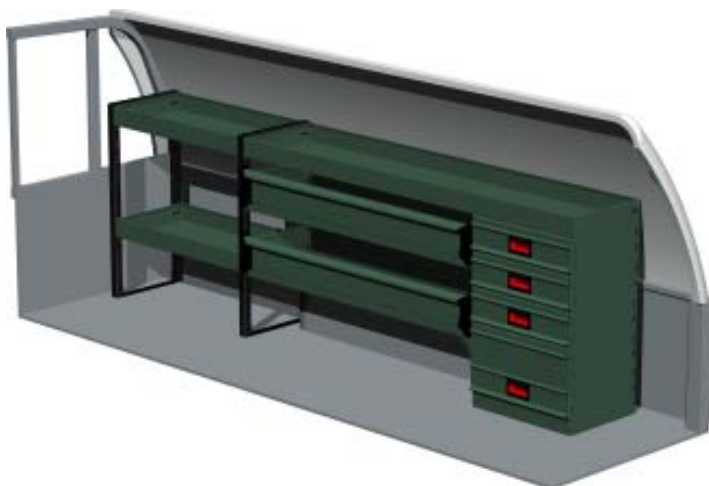

With the right interior and a good order in your van you can spend your time on work.

Package No. F60021
W x D x H 2085 x 300 x 670 mm
Weight app. 26 kg

Package No. F60022
W x D x H 2054 x 300 x 670 mm
Weight app. 36 kg

Package No. F60023
W x D x H 2085 x 300 x 670 mm
Weight app. 29 kg

Package No. F60024
W x D x H 2054 x 300 x 670 mm
Weight app. 39 kg

Mazda Regular Cab

Document: MRC-0401

Package No. F60025
W x D x H 1236 x 300 x 670 mm
Weight app. 19 kg

Package No. F60026
W x D x H 1236 x 300 x 670 mm
Weight app. 23 kg

Package No. F60027
W x D x H 1236 x 300 x 670 mm
Weight app. 26 kg

Package No. F60028
W x D x H 1236 x 300 x 670 mm
Weight app. 41 kg

SYSTEM EDSTRÖM