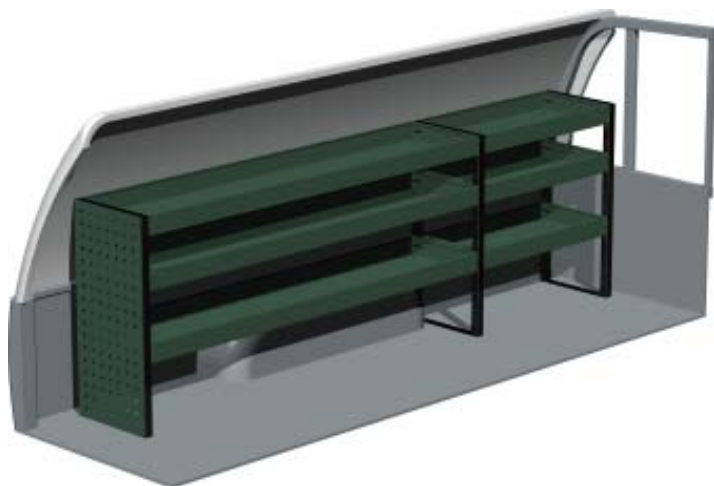

With the right interior and a good order in your van you can spend your time on work.

Package No. F60021
W x D x H 2085 x 300 x 670 mm
Weight app. 26 kg

Package No. F60022
W x D x H 2054 x 300 x 670 mm
Weight app. 36 kg

Package No. F60023
W x D x H 2085 x 300 x 670 mm
Weight app. 29 kg

Package No. F60024
W x D x H 2054 x 300 x 670 mm
Weight app. 39 kg

Mazda Regular Cab

Document: MRC-0401

Package No. F60025
W x D x H 1236 x 300 x 670 mm
Weight app. 19 kg

Package No. F60026
W x D x H 1236 x 300 x 670 mm
Weight app. 23 kg

Package No. F60027
W x D x H 1236 x 300 x 670 mm
Weight app. 26 kg

Package No. F60028
W x D x H 1236 x 300 x 670 mm
Weight app. 41 kg

SYSTEM EDSTRÖM