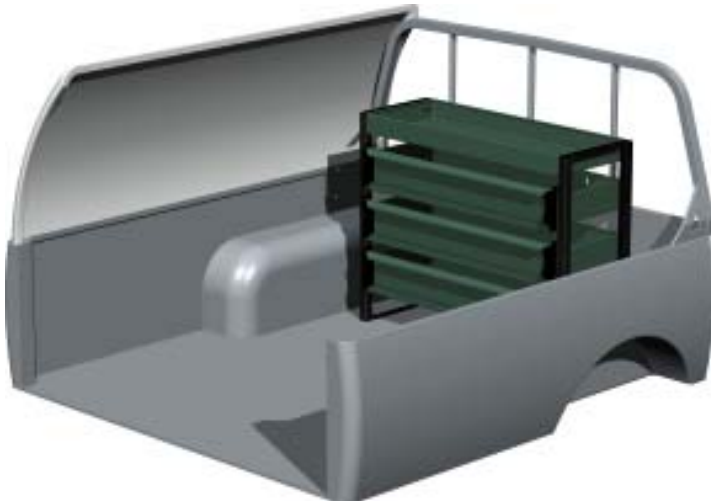

# Mitsubishi Strada G Cab

Document: MSGC-0401

Package No. F60005  
W x D x H 844 x 300 x 670 mm  
Weight app. 15 kg

Package No. F60006  
W x D x H 844 x 300 x 670 mm  
Weight app. 17 kg

Package No. F60007  
W x D x H 844 x 300 x 670 mm  
Weight app. 19 kg

Package No. F60008  
W x D x H 844 x 300 x 670 mm  
Weight app. 29 kg

**SYSTEM EDSTRÖM**

is qualitytested by:

The packages includes what you see in the drawing and necessary installation parts.

*What you can add:*