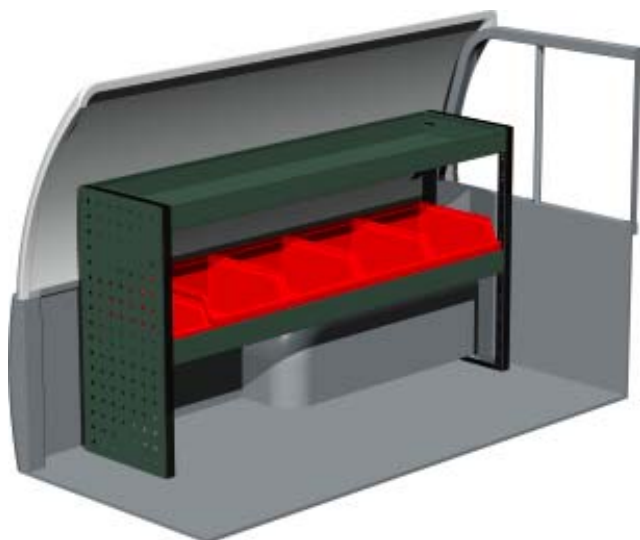

Package No. F60001  
W x D x H 1237 x 300 x 670 mm  
Weight app. 17 kg

Package No. F60002  
W x D x H 1206 x 300 x 670 mm  
Weight app. 27 kg

Package No. F60003  
W x D x H 1058 x 300 x 670 mm  
Weight app. 37 kg

Package No. F60004  
W x D x H 1206 x 300 x 670 mm  
Weight app. 30 kg

Package No. F60008  
W x D x H 844 x 300 x 670 mm  
Weight app. 29 kg

**SYSTEM EDSTRÖM**

is qualitytested by:

The packages includes what you see in the drawing and necessary installation parts.

*What you can add:*