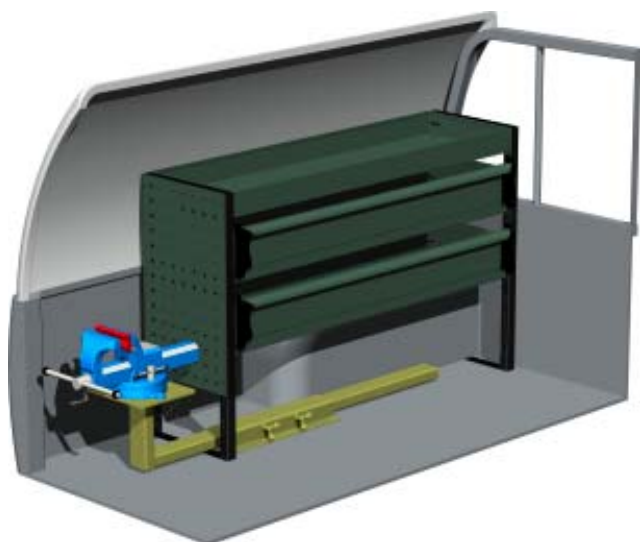

Package No. F60001  
W x D x H 1237 x 300 x 670 mm  
Weight app. 17 kg

Package No. F60002  
W x D x H 1206 x 300 x 670 mm  
Weight app. 27 kg

Package No. F60003  
W x D x H 1058 x 300 x 670 mm  
Weight app. 37 kg

Package No. F60004  
W x D x H 1206 x 300 x 670 mm  
Weight app. 30 kg

Package No. F60008  
W x D x H 844 x 300 x 670 mm  
Weight app. 29 kg

**SYSTEM EDSTRÖM**

is qualitytested by:

The packages includes what you see in the drawing and necessary installation parts.

*What you can add:*