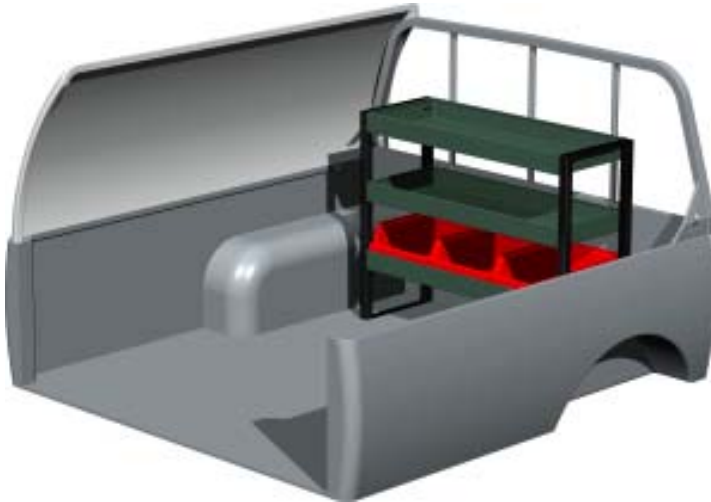

Mitsubishi Strada G Cab

Document: MSGC-0401

Package No. F60005
W x D x H 844 x 300 x 670 mm
Weight app. 15 kg