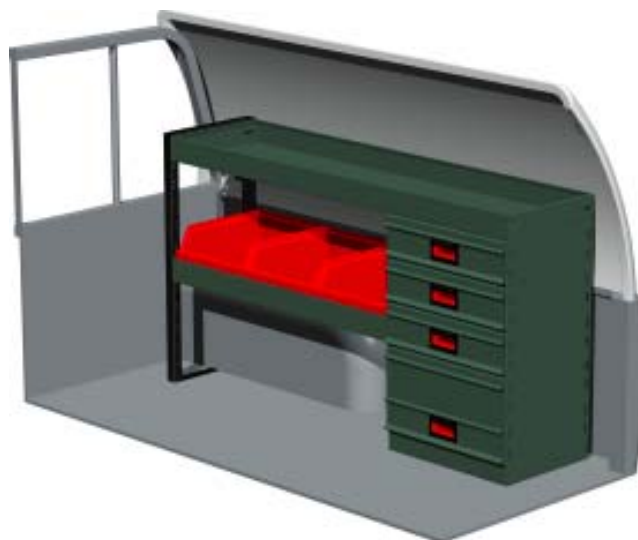

# Hello everyone who drives Mitsubishi.

We know how you have it. That's why we make interiors for you.

How much time do you spend on finding the right tool or spare part?  
How many minutes a day? How many kilometers a day?  
With the right interior and a good order in your van you can spend your time on work.

Package No. F60001  
W x D x H 1237 x 300 x 670 mm  
Weight app. 17 kg

Package No. F60002  
W x D x H 1206 x 300 x 670 mm  
Weight app. 27 kg

Package No. F60003  
W x D x H 1058 x 300 x 670 mm  
Weight app. 37 kg

Package No. F60004  
W x D x H 1206 x 300 x 670 mm  
Weight app. 30 kg

Package No. F60008  
W x D x H 844 x 300 x 670 mm  
Weight app. 29 kg

**SYSTEM EDSTRÖM**

is qualitytested by:

The packages includes what you see in the drawing and necessary installation parts.

*What you can add:*