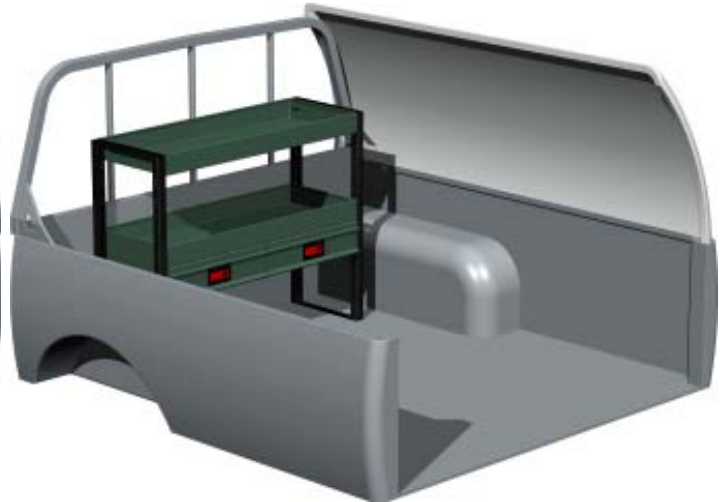

Package No. F60006
W x D x H 844 x 300 x 670 mm
Weight app. 17 kg