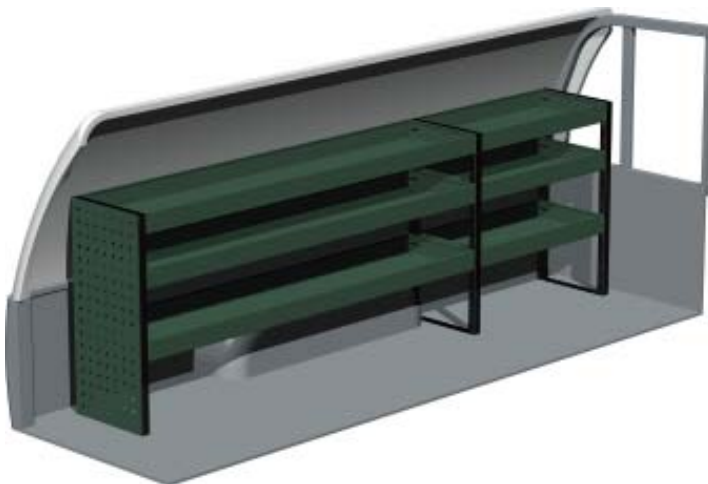

Package No. F60021  
W x D x H 2085 x 300 x 670 mm  
Weight app. 26 kg

Package No. F60022  
W x D x H 2054 x 300 x 670 mm  
Weight app. 36 kg

Package No. F60023  
W x D x H 2085 x 300 x 670 mm  
Weight app. 29 kg

Package No. F60024  
W x D x H 2054 x 300 x 670 mm  
Weight app. 39 kg

# Mitsubishi Strada Single Cab

Document: MSSC-0401

Package No. F60025  
W x D x H 1236 x 300 x 670 mm  
Weight app. 19 kg

Package No. F60026  
W x D x H 1236 x 300 x 670 mm  
Weight app. 23 kg

Package No. F60027  
W x D x H 1236 x 300 x 670 mm  
Weight app. 26 kg

Package No. F60028  
W x D x H 1236 x 300 x 670 mm  
Weight app. 41 kg

**SYSTEM EDSTRÖM**  
is qualitytested by:

The packages includes what you see in the drawing and necessary installation parts.

*What you can add:*