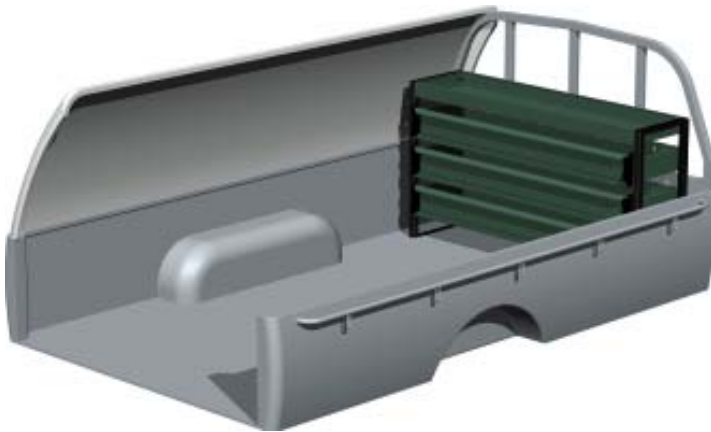

# Mitsubishi Strada Single Cab

Document: MSSC-0401

Package No. F60025  
W x D x H 1236 x 300 x 670 mm  
Weight app. 19 kg

Package No. F60026  
W x D x H 1236 x 300 x 670 mm  
Weight app. 23 kg

Package No. F60027  
W x D x H 1236 x 300 x 670 mm  
Weight app. 26 kg

Package No. F60028  
W x D x H 1236 x 300 x 670 mm  
Weight app. 41 kg

**SYSTEM EDSTRÖM**  
is qualitytested by:

The packages includes what you see in the drawing and necessary installation parts.

*What you can add:*