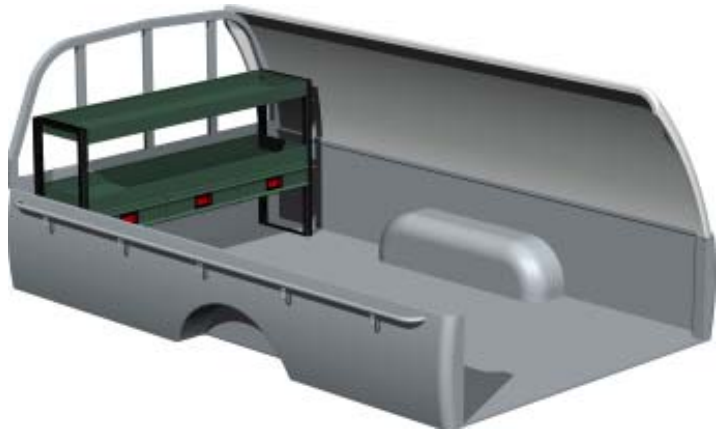

Package No. F60026
W x D x H 1236 x 300 x 670 mm
Weight app. 23 kg