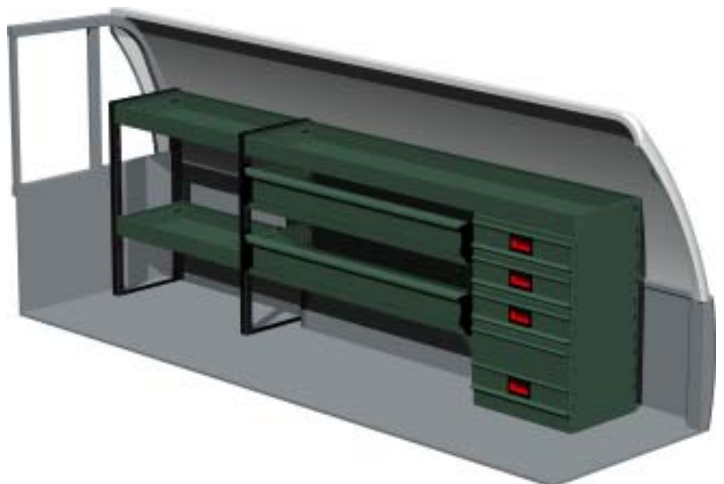

# Hello everyone who drives Mitsubishi Strada.

We know how you have it. That's why we make interiors for you.

How much time do you spend on finding the right tool or spare part?  
How many minutes a day? How many kilometers a day?  
With the right interior and a good order in your van you can spend your time on work.

Package No. F60021  
W x D x H 2085 x 300 x 670 mm  
Weight app. 26 kg

Package No. F60022  
W x D x H 2054 x 300 x 670 mm  
Weight app. 36 kg

Package No. F60023  
W x D x H 2085 x 300 x 670 mm  
Weight app. 29 kg

Package No. F60024  
W x D x H 2054 x 300 x 670 mm  
Weight app. 39 kg

Package No. F60028  
W x D x H 1236 x 300 x 670 mm  
Weight app. 41 kg

**SYSTEM EDSTRÖM**  
is qualitytested by:

The packages includes what you see in the drawing and necessary installation parts.

*What you can add:*