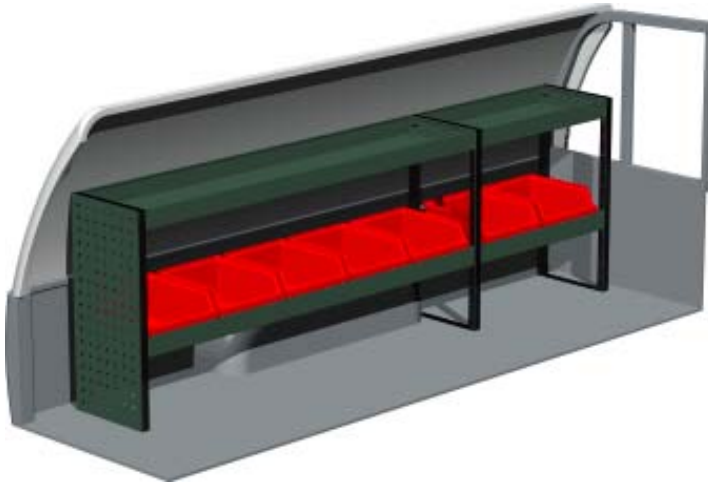

Package No. F60021  
W x D x H 2085 x 300 x 670 mm  
Weight app. 26 kg

Package No. F60022  
W x D x H 2054 x 300 x 670 mm  
Weight app. 36 kg

Package No. F60023  
W x D x H 2085 x 300 x 670 mm  
Weight app. 29 kg

Package No. F60024  
W x D x H 2054 x 300 x 670 mm  
Weight app. 39 kg

# Mitsubishi Strada Single Cab

Document: MSSC-0401

Package No. F60025  
W x D x H 1236 x 300 x 670 mm  
Weight app. 19 kg

Package No. F60026  
W x D x H 1236 x 300 x 670 mm  
Weight app. 23 kg

Package No. F60027  
W x D x H 1236 x 300 x 670 mm  
Weight app. 26 kg

Package No. F60028  
W x D x H 1236 x 300 x 670 mm  
Weight app. 41 kg

**SYSTEM EDSTRÖM**  
is qualitytested by:

The packages includes what you see in the drawing and necessary installation parts.

*What you can add:*