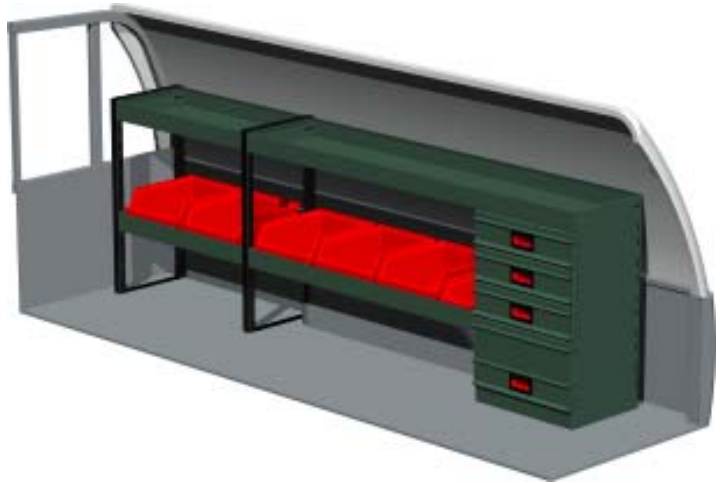

# Hello everyone who drives Mitsubishi Strada.

We know how you have it. That's why we make interiors for you.

How much time do you spend on finding the right tool or spare part?  
How many minutes a day? How many kilometers a day?  
With the right interior and a good order in your van you can spend your time on work.

Package No. F60021  
W x D x H 2085 x 300 x 670 mm  
Weight app. 26 kg

Package No. F60022  
W x D x H 2054 x 300 x 670 mm  
Weight app. 36 kg

Package No. F60023  
W x D x H 2085 x 300 x 670 mm  
Weight app. 29 kg

Package No. F60024  
W x D x H 2054 x 300 x 670 mm  
Weight app. 39 kg

Package No. F60028  
W x D x H 1236 x 300 x 670 mm  
Weight app. 41 kg

**SYSTEM EDSTRÖM**  
is qualitytested by:

The packages includes what you see in the drawing and necessary installation parts.

*What you can add:*