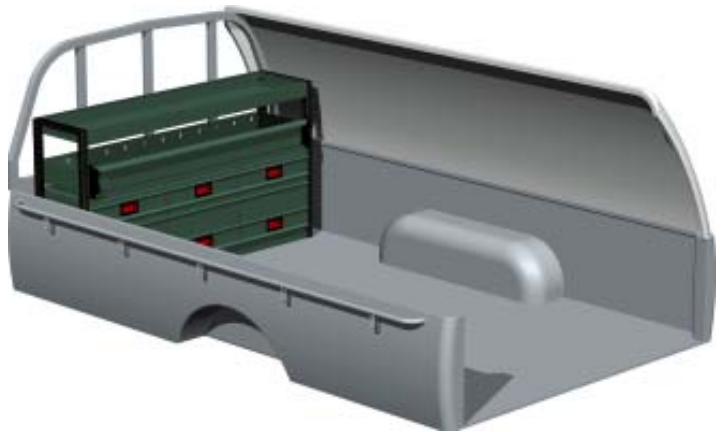

# Mitsubishi Strada Single Cab

Document: MSSC-0401

Package No. F60025  
W x D x H 1236 x 300 x 670 mm  
Weight app. 19 kg

Package No. F60026  
W x D x H 1236 x 300 x 670 mm  
Weight app. 23 kg

Package No. F60027  
W x D x H 1236 x 300 x 670 mm  
Weight app. 26 kg

Package No. F60028  
W x D x H 1236 x 300 x 670 mm  
Weight app. 41 kg

**SYSTEM EDSTRÖM**  
is qualitytested by:

The packages includes what you see in the drawing and necessary installation parts.

*What you can add:*