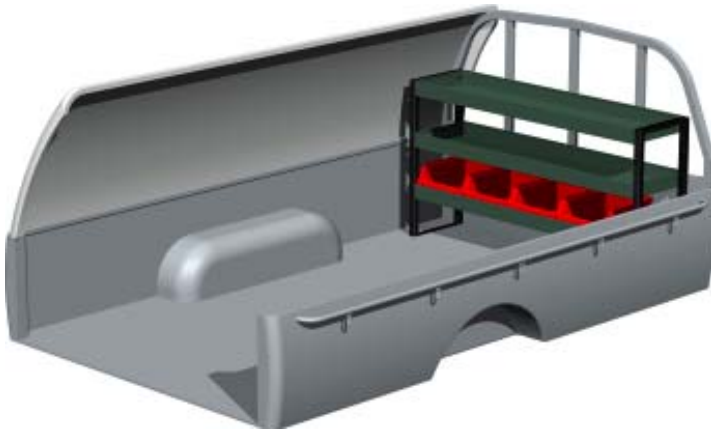

Mitsubishi Strada Single Cab

Document: MSSC-0401

Package No. F60025
W x D x H 1236 x 300 x 670 mm
Weight app. 19 kg