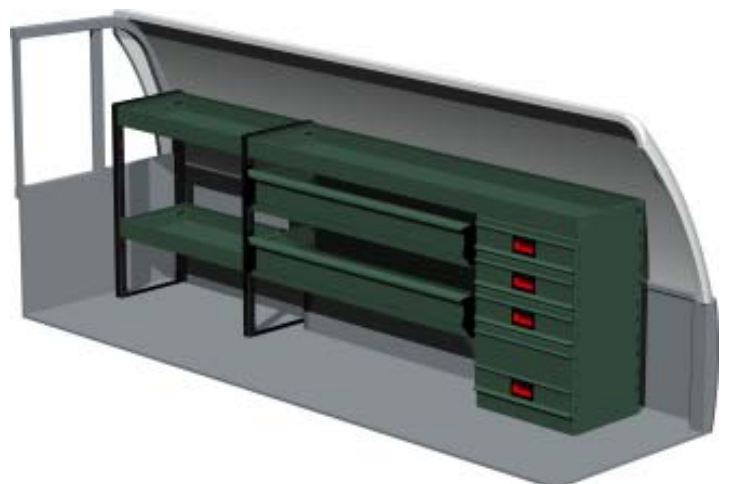

Hello everyone who drives Nissan Frontier.

We know how you have it. That's why we make interiors for you.

Frontier Single Cab

A place for everything.

How much time do you spend on finding the right tool or spare part?
How many minutes a day? How many kilometers a day?
With the right interior and a good order in your van you can spend your time on work.

Package No. F60021
W x D x H 2085 x 300 x 670 mm
Weight app. 26 kg

Package No. F60022
W x D x H 2054 x 300 x 670 mm
Weight app. 36 kg

Package No. F60023
W x D x H 2085 x 300 x 670 mm
Weight app. 29 kg

Package No. F60024
W x D x H 2054 x 300 x 670 mm
Weight app. 39 kg

Nissan Frontier Single Cab

Document: NFSC-0401

Package No. F60025
W x D x H 1236 x 300 x 670 mm
Weight app. 19 kg

Package No. F60026
W x D x H 1236 x 300 x 670 mm
Weight app. 23 kg

Package No. F60027
W x D x H 1236 x 300 x 670 mm
Weight app. 26 kg

Package No. F60028
W x D x H 1236 x 300 x 670 mm
Weight app. 41 kg

SYSTEM EDSTRÖM
is qualitytested by:

The packages includes what you see in the drawing and necessary installation parts.

What you can add: