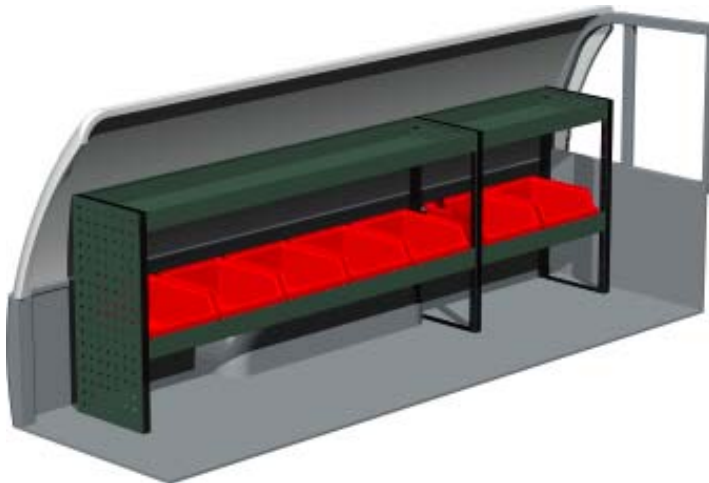

Hello everyone who drives Nissan Frontier.

We know how you have it. That's why we make interiors for you.

Frontier Single Cab

A place for everything.

How much time do you spend on finding the right tool or spare part?
How many minutes a day? How many kilometers a day?
With the right interior and a good order in your van you can spend your time on work.

Package No. F60021
W x D x H 2085 x 300 x 670 mm
Weight app. 26 kg

Package No. F60022
W x D x H 2054 x 300 x 670 mm
Weight app. 36 kg

Package No. F60023
W x D x H 2085 x 300 x 670 mm
Weight app. 29 kg

Package No. F60024
W x D x H 2054 x 300 x 670 mm
Weight app. 39 kg

Nissan Frontier Single Cab

Document: NFSC-0401

Package No. F60025
W x D x H 1236 x 300 x 670 mm
Weight app. 19 kg

Package No. F60026
W x D x H 1236 x 300 x 670 mm
Weight app. 23 kg

Package No. F60027
W x D x H 1236 x 300 x 670 mm
Weight app. 26 kg

Package No. F60028
W x D x H 1236 x 300 x 670 mm
Weight app. 41 kg

SYSTEM EDSTRÖM
is qualitytested by:

The packages includes what you see in the drawing and necessary installation parts.

What you can add: