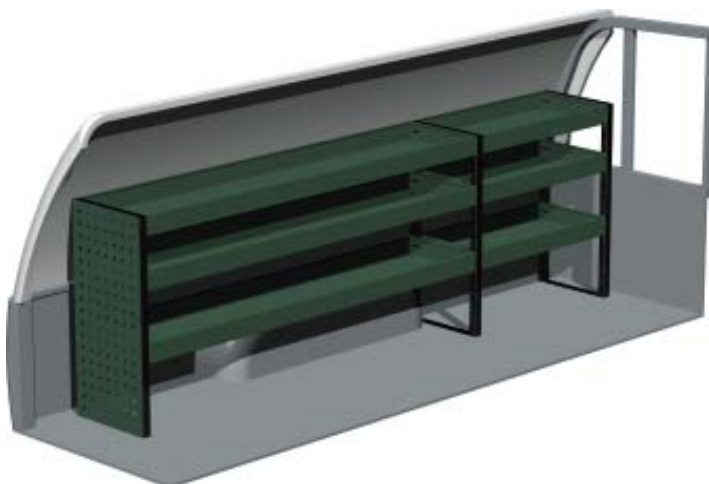

Hello everyone who drives Nissan Frontier.

We know how you have it. That's why we make interiors for you.

Frontier Single Cab

A place for everything.

How much time do you spend on finding the right tool or spare part?
How many minutes a day? How many kilometers a day?
With the right interior and a good order in your van you can spend your time on work.

Package No. F60021
W x D x H 2085 x 300 x 670 mm
Weight app. 26 kg

Package No. F60022
W x D x H 2054 x 300 x 670 mm
Weight app. 36 kg

Package No. F60023
W x D x H 2085 x 300 x 670 mm
Weight app. 29 kg

Package No. F60024
W x D x H 2054 x 300 x 670 mm
Weight app. 39 kg

Nissan Frontier Single Cab

Document: NFSC-0401

Package No. F60025
W x D x H 1236 x 300 x 670 mm
Weight app. 19 kg

Package No. F60026
W x D x H 1236 x 300 x 670 mm
Weight app. 23 kg

Package No. F60027
W x D x H 1236 x 300 x 670 mm
Weight app. 26 kg

Package No. F60028
W x D x H 1236 x 300 x 670 mm
Weight app. 41 kg

SYSTEM EDSTRÖM
is qualitytested by:

The packages includes what you see in the drawing and necessary installation parts.

What you can add: