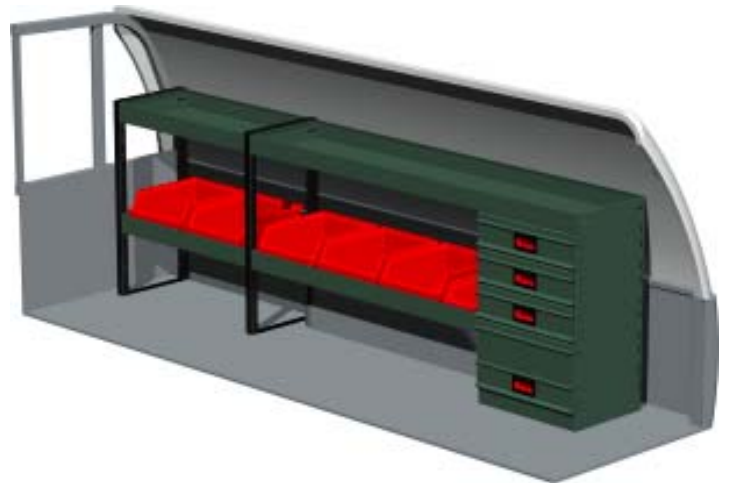

Hello everyone who drives Nissan Frontier.

We know how you have it. That's why we make interiors for you.

Frontier Single Cab

A place for everything.

How much time do you spend on finding the right tool or spare part?
How many minutes a day? How many kilometers a day?
With the right interior and a good order in your van you can spend your time on work.

Package No. F60021
W x D x H 2085 x 300 x 670 mm
Weight app. 26 kg

Package No. F60022
W x D x H 2054 x 300 x 670 mm
Weight app. 36 kg

Package No. F60023
W x D x H 2085 x 300 x 670 mm
Weight app. 29 kg

Package No. F60024
W x D x H 2054 x 300 x 670 mm
Weight app. 39 kg

Nissan Frontier Single Cab

Document: NFSC-0401

Package No. F60025
W x D x H 1236 x 300 x 670 mm
Weight app. 19 kg

Package No. F60026
W x D x H 1236 x 300 x 670 mm
Weight app. 23 kg

Package No. F60027
W x D x H 1236 x 300 x 670 mm
Weight app. 26 kg

Package No. F60028
W x D x H 1236 x 300 x 670 mm
Weight app. 41 kg

SYSTEM EDSTRÖM
is qualitytested by:

The packages includes what you see in the drawing and necessary installation parts.

What you can add: