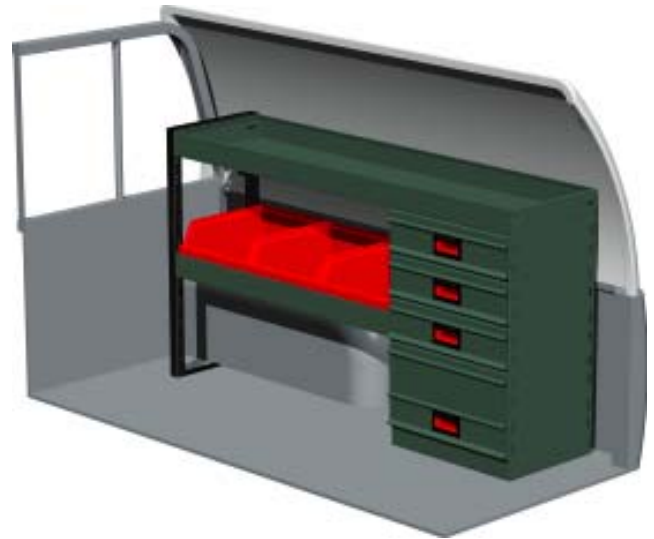

How many minutes a day? How many kilometers a day?

With the right interior and a good order in your van you can spend your time on work.

Package No. F60001
W x D x H 1237 x 300 x 670 mm
Weight app. 17 kg

Package No. F60002
W x D x H 1206 x 300 x 670 mm
Weight app. 27 kg

Package No. F60003
W x D x H 1058 x 300 x 670 mm
Weight app. 37 kg

Package No. F60004
W x D x H 1206 x 300 x 670 mm
Weight app. 30 kg

Toyota HiLux Vigo Double Cab

Document: THVDC-0401

Package No. F60005
W x D x H 844 x 300 x 670 mm
Weight app. 15 kg

Package No. F60006
W x D x H 844 x 300 x 670 mm
Weight app. 17 kg

Package No. F60007
W x D x H 844 x 300 x 670 mm
Weight app. 19 kg

Package No. F60008
W x D x H 844 x 300 x 670 mm
Weight app. 29 kg

SYSTEM EDSTRÖM

is qualitytested by:

The packages includes what you see in the drawing and necessary installation parts.

What you can add:

Drawer inserts, file holders, tool holders and moore.