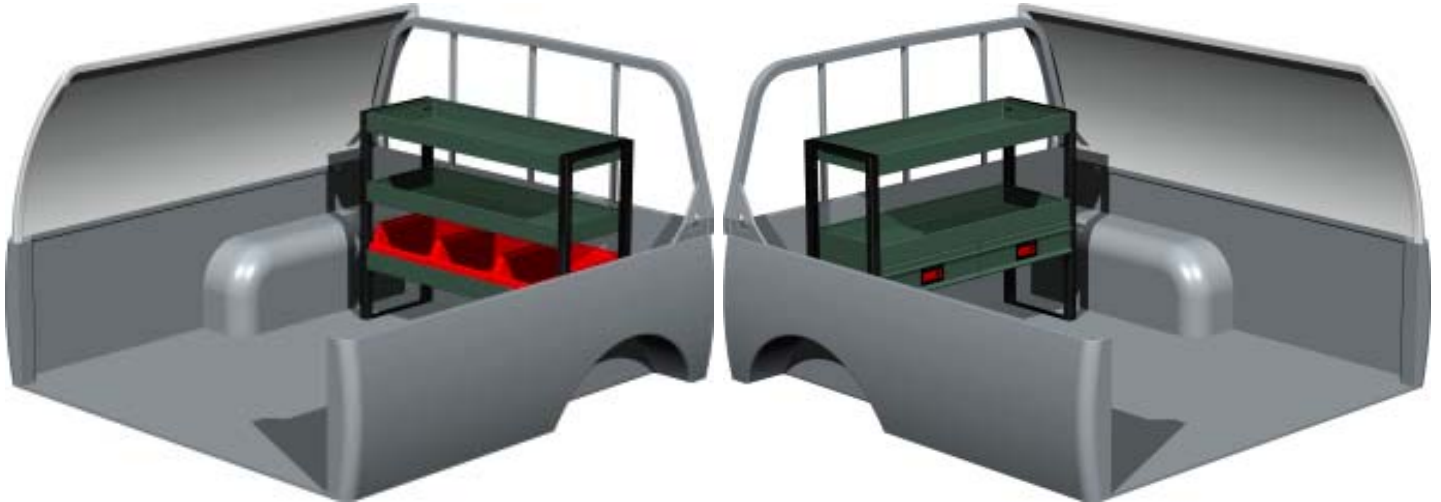

Package No. F60002
W x D x H 1206 x 300 x 670 mm
Weight app. 27 kg

Package No. F60003
W x D x H 1058 x 300 x 670 mm
Weight app. 37 kg

Package No. F60004
W x D x H 1206 x 300 x 670 mm
Weight app. 30 kg

Toyota HiLux Vigo Double Cab

Document: THVDC-0401

Package No. F60005
W x D x H 844 x 300 x 670 mm
Weight app. 15 kg

Package No. F60006
W x D x H 844 x 300 x 670 mm
Weight app. 17 kg

Package No. F60007
W x D x H 844 x 300 x 670 mm
Weight app. 19 kg

Package No. F60008
W x D x H 844 x 300 x 670 mm
Weight app. 29 kg

SYSTEM EDSTRÖM

is qualitytested by:

The packages includes what you see in the drawing and necessary installation parts.

What you can add:

Drawer inserts, file holders, tool holders and moore.