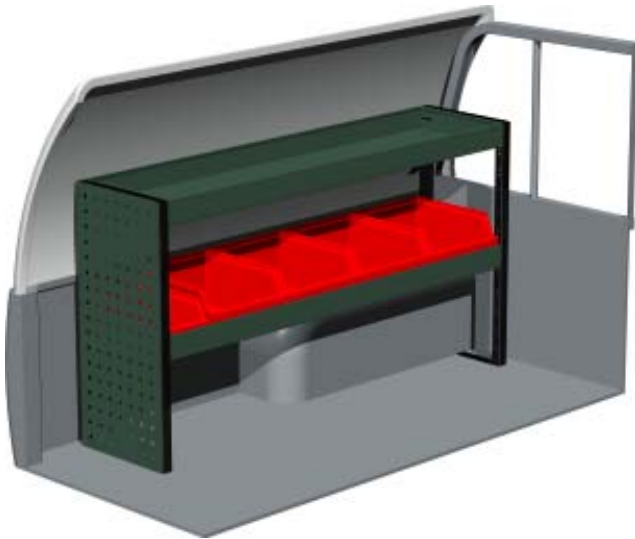

How many minutes a day? How many kilometers a day?

With the right interior and a good order in your van you can spend your time on work.

Package No. F60001
W x D x H 1237 x 300 x 670 mm
Weight app. 17 kg

Package No. F60002
W x D x H 1206 x 300 x 670 mm
Weight app. 27 kg

Package No. F60003
W x D x H 1058 x 300 x 670 mm
Weight app. 37 kg

Package No. F60004
W x D x H 1206 x 300 x 670 mm
Weight app. 30 kg

Toyota HiLux Vigo Double Cab

Document: THVDC-0401

Package No. F60005
W x D x H 844 x 300 x 670 mm
Weight app. 15 kg

Package No. F60006
W x D x H 844 x 300 x 670 mm
Weight app. 17 kg

Package No. F60007
W x D x H 844 x 300 x 670 mm
Weight app. 19 kg

Package No. F60008
W x D x H 844 x 300 x 670 mm
Weight app. 29 kg

SYSTEM EDSTRÖM

is qualitytested by:

The packages includes what you see in the drawing and necessary installation parts.

What you can add:

Drawer inserts, file holders, tool holders and moore.